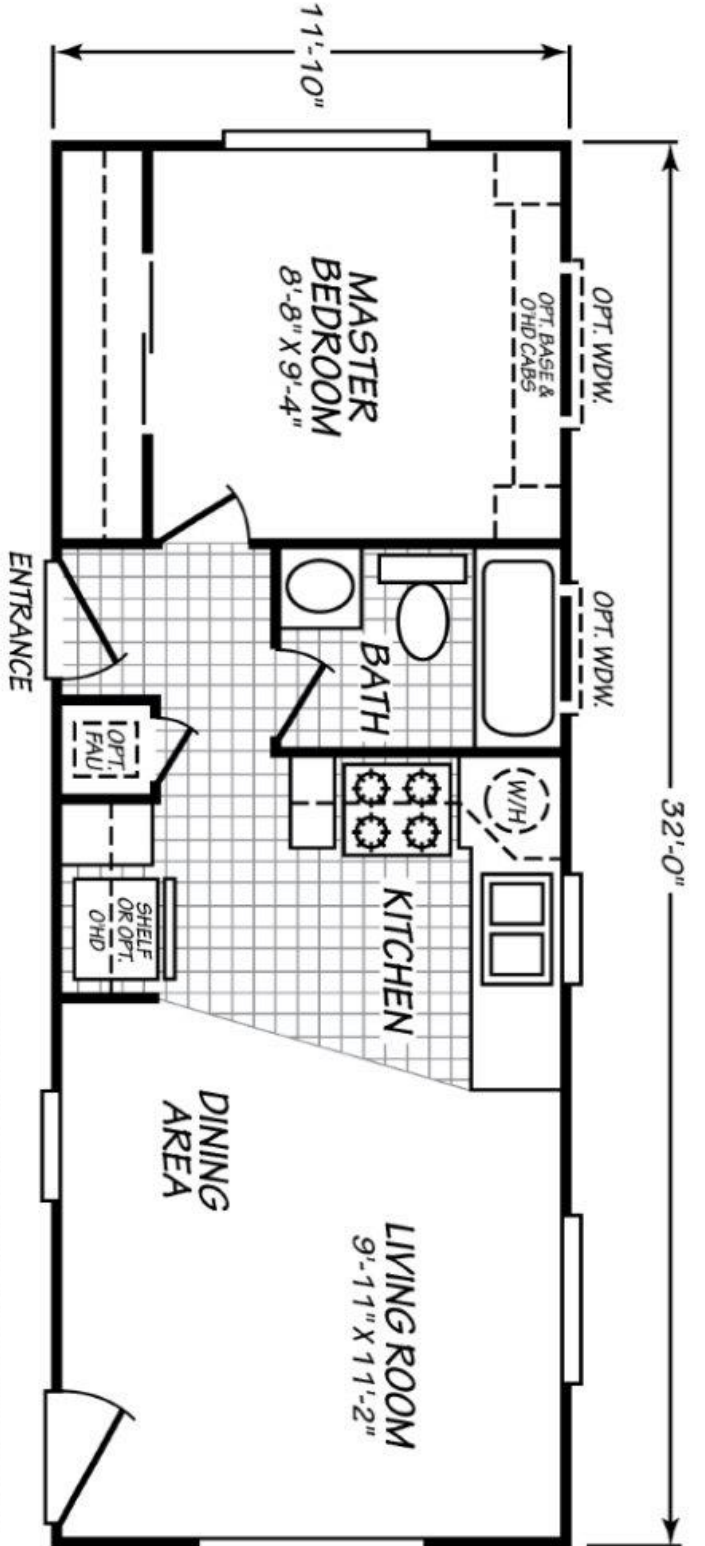

# Gervais

Cascadia Value Series 

1 Bedroom, 1 Bath  
Approx. 384 Sq. Ft.

Last Updated: 8-6-18

Important: Due to our policy of continual improvement, all information in our brochures may vary from actual home. The right is reserved to make changes at any time, without notice or obligation, in colors, materials, specifications, processes, and models. All dimensions and square footage calculations are nominal and approximate figures. Please check with your local sales associate for specific and current information.