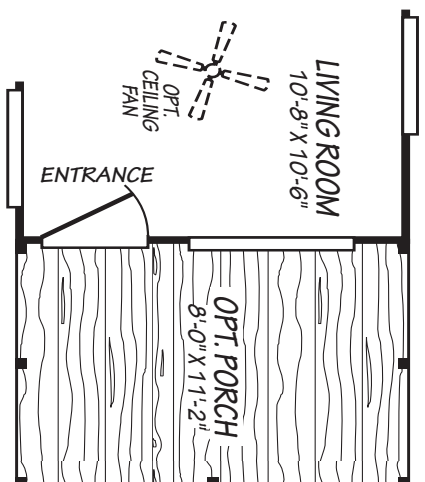

Sheridan

Cascadia Value Series **Cayco**
PARK MODELS & CABINS™

1 Bedroom, 1 Bath
Approx. 392 Sq. Ft.

Last Updated: 5-30-17

Factory Expo
"Factory Direct Value"
HOME CENTERS

2555 Progress Way • Woodburn, OR 97071