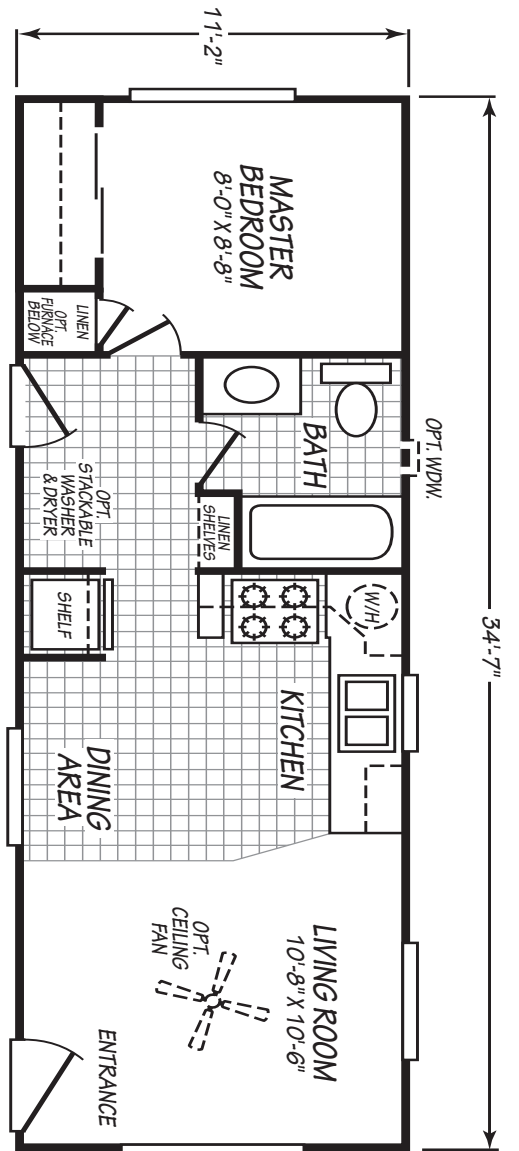

Sheridan

Cascadia Value Series **Cayco**
PARK MODELS & CABINS™

1 Bedroom, 1 Bath
Approx. 392 Sq. Ft.

Last Updated: 5-30-17

Factory Expo
"Factory Direct Value"
HOME CENTERS

2555 Progress Way • Woodburn, OR 97071