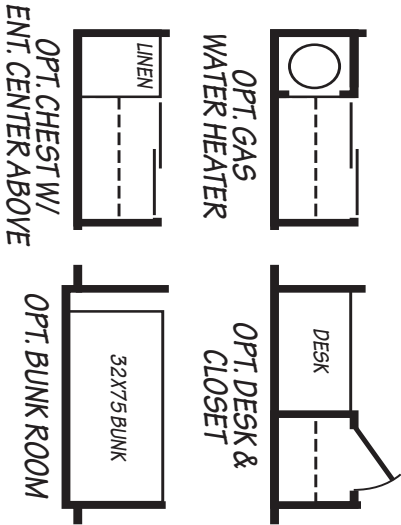

Sheridan

Cascadia Value Series **Cayco**
PARK MODELS & CABINS™

1 Bedroom, 1 Bath
Approx. 392 Sq. Ft.

Last Updated: 5-30-17

Factory Expo
"Factory Direct Value"
HOME CENTERS

2555 Progress Way • Woodburn, OR 97071