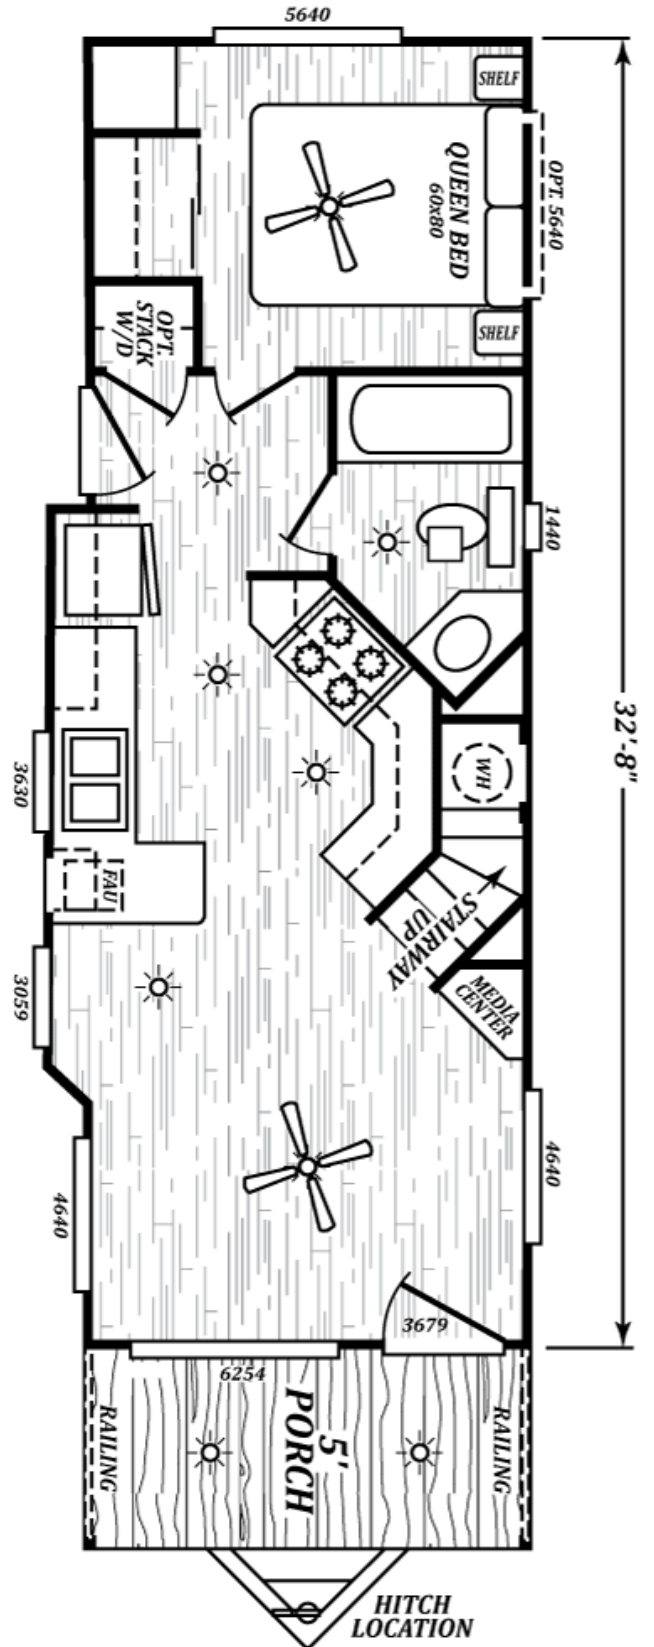

King Creek

Creekside Cabin Lofts

1 Bedroom, 1 Bath, Loft

Approx. 386 Sq. Ft.

Last Updated: 11-15-17

Important: Due to our policy of continual improvement, all information in our brochures may vary from actual home. The right is reserved to make changes at any time, without notice or obligation, in colors, materials, specifications, processes, and models. All dimensions and square footage calculations are nominal and approximate figures. Please check with your local sales associate for specific and current information.