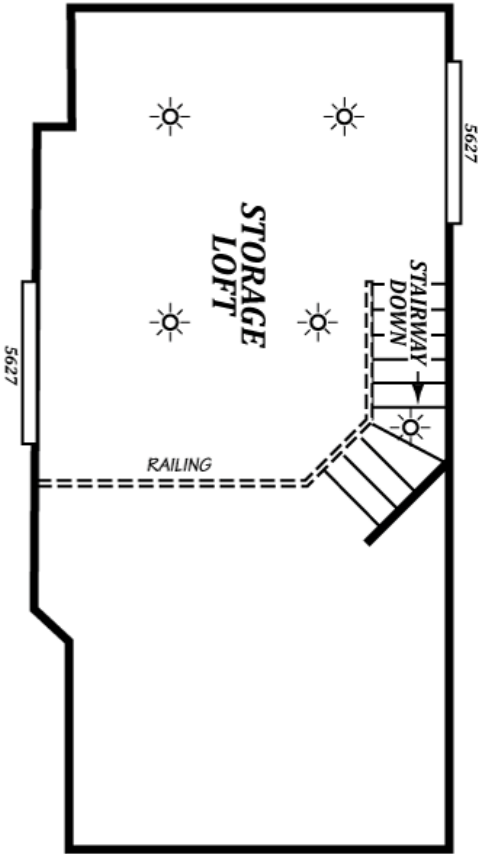

King Creek

Creekside Cabin Lofts

1 Bedroom, 1 Bath, Loft

Approx. 386 Sq. Ft.

Last Updated: 11-15-17

Important: Due to our policy of continual improvement, all information in our brochures may vary from actual home. The right is reserved to make changes at any time, without notice or obligation, in colors, materials, specifications, processes, and models. All dimensions and square footage calculations are nominal and approximate figures. Please check with your local sales associate for specific and current information.