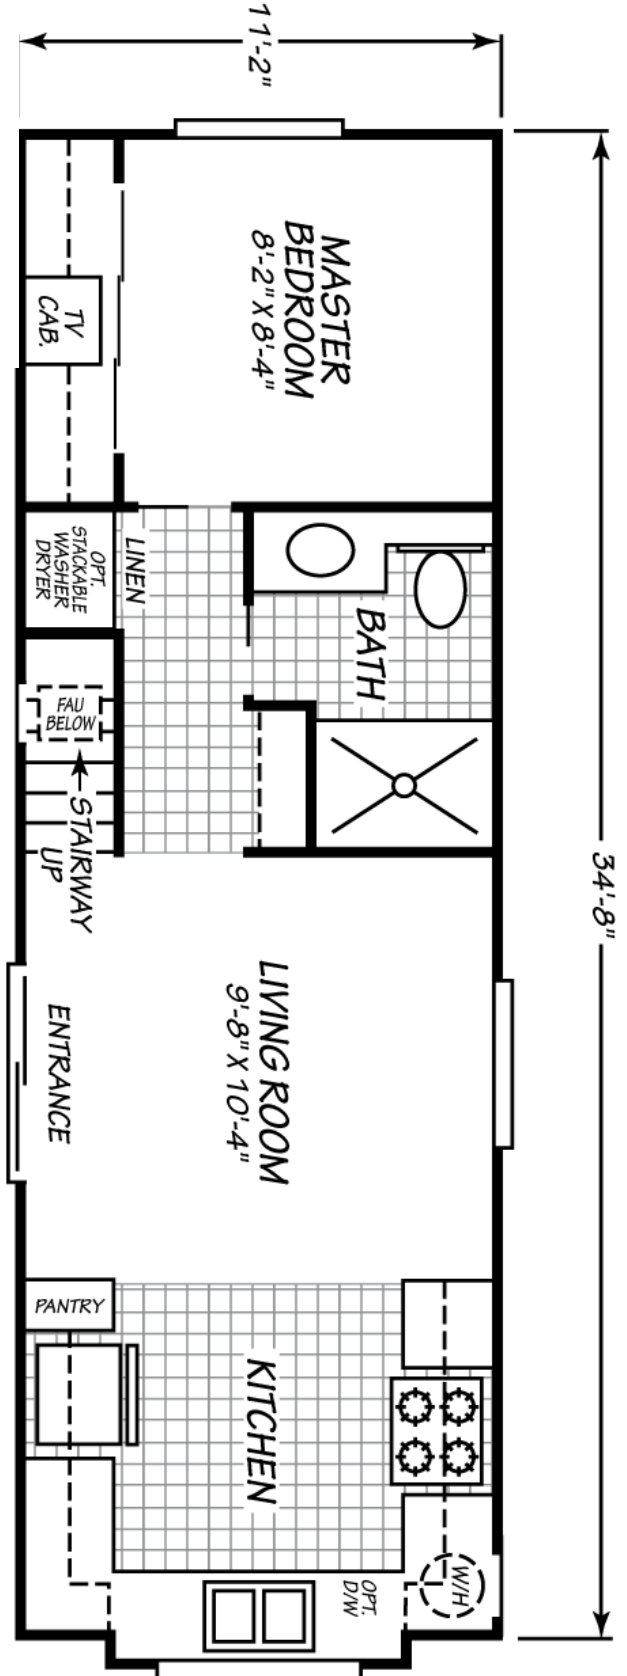

Chetco

McKenzie Series

Park Model
1 Bedroom, 1 Bath
Approx. 388 Sq. Ft.

Last Updated: 9-22-16

Important: Due to our policy of continual improvement, all information in our brochures may vary from actual home. The right is reserved to make changes at any time, without notice or obligation, in colors, materials, specifications, processes, and models. All dimensions and square footage calculations are nominal and approximate figures. Please check with your local sales associate for specific and current information.